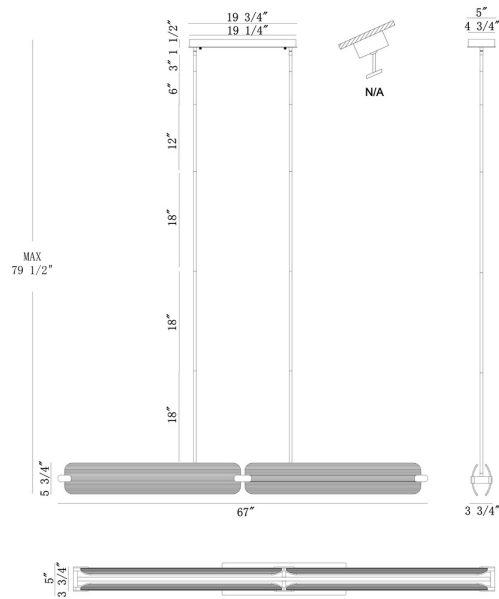

EUROfase

Neoness, Chandelier, 4-Light, 67", Matte Black, Clear G...

Item No.

50056-026

JOB NAME:

DATE:

TYPE:

COMMENTS:

LIGHT INFORMATION

Light Type Integrated LED

Bulb Socket N/A

Bulb Shape N/A

Bulb Included N/A

CRI 90

Delivered Lumens 3687

Colour Temperature (Kelvin) 3000K

Average Hours LED (L70) 52000

Number of Lights 4

Light Direction Multi

Dimming Method Triac/Elv

Output Voltage 18

Current Type DC

LIGHT INFORMATION (CONT'D.)

Light Wattage 19.5

Total Wattage 78

DIMENSIONS & WEIGHT

Product Width (In) 5.1

Product Height (In) 5.75

Product Ext (In)

Product Diameter (In)

Product Weight (Lbs) 26.72

Product Length (In) 67