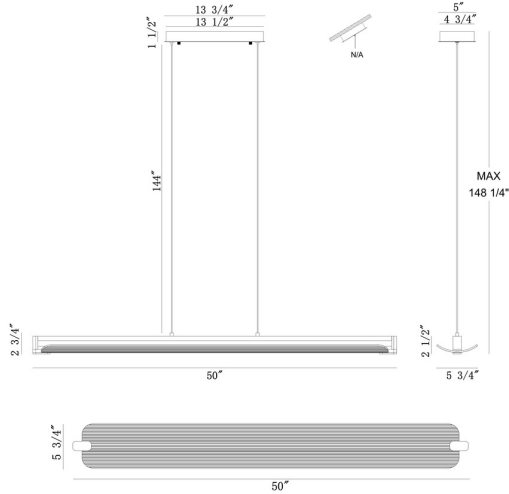

### LIGHT INFORMATION

Light Type Integrated LED

Bulb Socket N/A

Bulb Shape N/A

Bulb Included N/A

CRI 90

Delivered Lumens 743

Colour Temperature (Kelvin) 3000K

### LIGHT INFORMATION (CONT'D.)

Light Wattage 28

Total Wattage 28

### DIMENSIONS & WEIGHT

Product Width (In) 5.75

Product Height (In) 2.75

Product Ext (In)

Product Diameter (In)

Product Weight (Lbs) 11.2

Product Length (In) 50