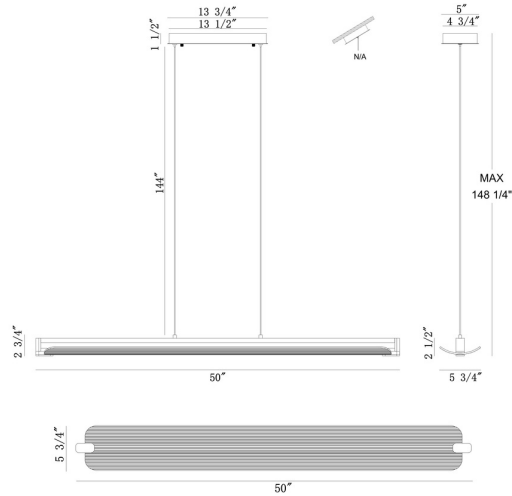

EUROfase

Neoness, Chandelier, 50", Matte Black, Clear Glass

Item No.
50058-020

JOB NAME:

DATE:

TYPE:

COMMENTS:

LIGHT INFORMATION

Light Type Integrated LED

Bulb Socket N/A

Bulb Shape N/A

Bulb Included N/A

CRI 90

Delivered Lumens 1688

Colour Temperature (Kelvin) 3000K

Average Hours LED (L70) 52000

Number of Lights 1

Light Direction Multi

Dimming Method Triac/Elv

Output Voltage 18

Current Type DC

LIGHT INFORMATION (CONT'D.)

Light Wattage 28

Total Wattage 28

DIMENSIONS & WEIGHT

Product Width (In) 5.75

Product Height (In) 2.75

Product Ext (In)

Product Diameter (In)

Product Weight (Lbs) 11.2

Product Length (In) 50

INSTALLATION