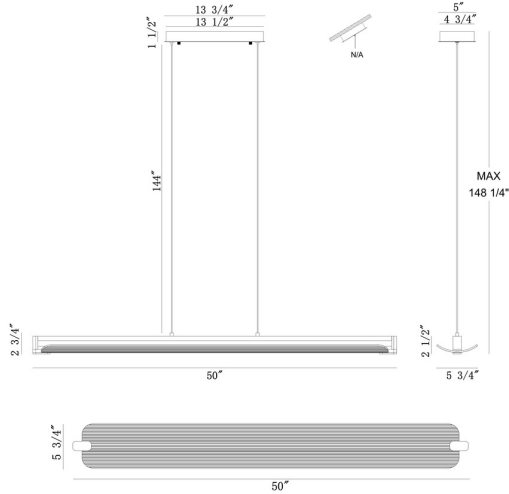

LIGHT INFORMATION

Light Type Integrated LED

Bulb Socket N/A

Bulb Shape N/A

Bulb Included N/A

CRI 90

Delivered Lumens 743

Colour Temperature (Kelvin) 3000K

Average Hours LED (L70) 52000

Number of Lights 1

Light Direction Multi

Dimming Method Triac/Elv

Output Voltage 18

Current Type DC

LIGHT INFORMATION (CONT'D.)

Light Wattage 28

Total Wattage 28

DIMENSIONS & WEIGHT

Product Width (In) 5.75

Product Height (In) 2.75

Product Ext (In)

Product Diameter (In)

Product Weight (Lbs) 11.2

Product Length (In) 50