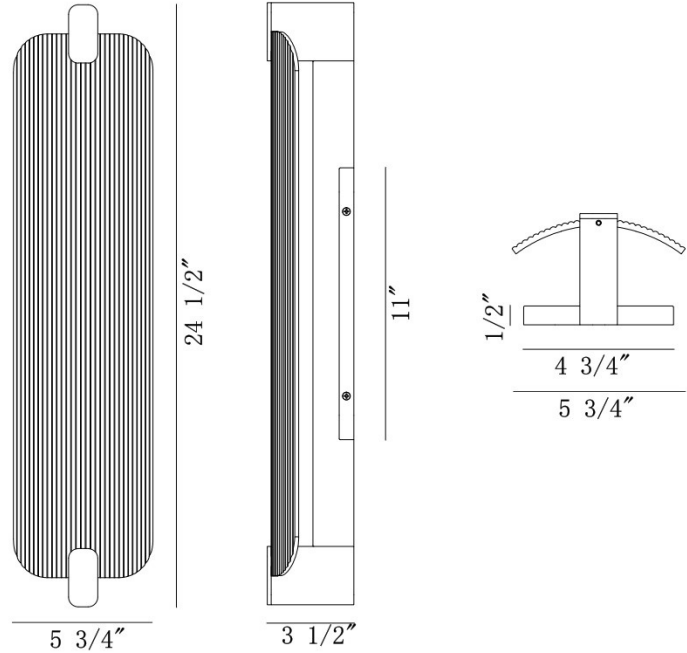

EUROfase

Neoness, Vanity, 25", Weathered Brass, Smoked Glass

Item No.
50060-016

JOB NAME:

DATE:

TYPE:

COMMENTS:

LIGHT INFORMATION

Light Type	Integrated LED
Bulb Socket	N/A
Bulb Shape	N/A
Bulb Included	N/A
CRI	90
Delivered Lumens	469
Colour Temperature (Kelvin)	3000K
Average Hours LED (L70)	52000
Number of Lights	1
Light Direction	Multi
Dimming Method	Triac/Elv
Output Voltage	18
Current Type	DC

LIGHT INFORMATION (CONT'D.)

Light Wattage	18
Total Wattage	18

DIMENSIONS & WEIGHT

Product Width (In)	24.5
Product Height (In)	5.75
Product Ext (In)	3.5
Product Diameter (In)	
Product Weight (Lbs)	5.07
Product Length (In)	