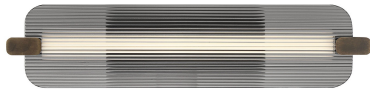

EUROfase

Neoness, Vanity, 25", Weathered Brass, Smoked Glass

Item No.
50060-016

JOB NAME:

DATE:

TYPE:

COMMENTS:

LIGHT INFORMATION

Light Type	Integrated LED
Bulb Socket	N/A
Bulb Shape	N/A
Bulb Included	N/A
CRI	90
Delivered Lumens	469
Colour Temperature (Kelvin)	3000K
Average Hours LED (L70)	52000
Number of Lights	1
Light Direction	Multi
Dimming Method	Triac/Elv
Output Voltage	18
Current Type	DC

LIGHT INFORMATION (CONT'D.)

Light Wattage	18
Total Wattage	18

DIMENSIONS & WEIGHT

Product Width (In)	24.5
Product Height (In)	5.75
Product Ext (In)	3.5
Product Diameter (In)	
Product Weight (Lbs)	5.07
Product Length (In)	

INSTALLATION

Mounting Type	J-Box
Mounting Location Rating	Dry

PRODUCT FINISH

Finish: Weathered Brass

SHADE FINISH

Shade Finish: Smoked

PRODUCT FEATURES