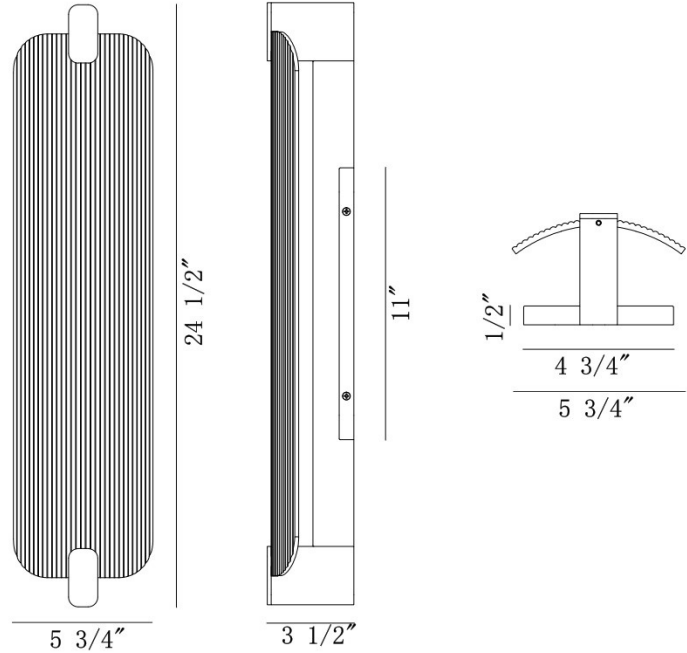

EUROfase

Neoness, Vanity, 25", Weathered Brass, Clear Glass

Item No.
50060-023

JOB NAME:

DATE:

TYPE:

COMMENTS:

LIGHT INFORMATION

Light Type	Integrated LED
Bulb Socket	N/A
Bulb Shape	N/A
Bulb Included	N/A
CRI	90
Delivered Lumens	887
Colour Temperature (Kelvin)	3000K
Average Hours LED (L70)	52000
Number of Lights	1
Light Direction	Multi
Dimming Method	Triac/Elv
Output Voltage	18
Current Type	DC

LIGHT INFORMATION (CONT'D.)

Light Wattage	18
Total Wattage	18

DIMENSIONS & WEIGHT

Product Width (In)	24.5
Product Height (In)	5.75
Product Ext (In)	3.5
Product Diameter (In)	
Product Weight (Lbs)	5.07
Product Length (In)	