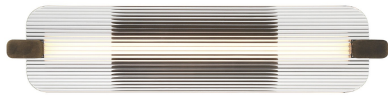

EUROfase

Neoness, Vanity, 25", Weathered Brass, Clear Glass

Item No.
50060-023

JOB NAME:

DATE:

TYPE:

COMMENTS:

LIGHT INFORMATION

Light Type	Integrated LED
Bulb Socket	N/A
Bulb Shape	N/A
Bulb Included	N/A
CRI	90
Delivered Lumens	887
Colour Temperature (Kelvin)	3000K
Average Hours LED (L70)	52000
Number of Lights	1
Light Direction	Multi
Dimming Method	Triac/Elv
Output Voltage	18
Current Type	DC

LIGHT INFORMATION (CONT'D.)

Light Wattage	18
Total Wattage	18

DIMENSIONS & WEIGHT

Product Width (In)	24.5
Product Height (In)	5.75
Product Ext (In)	3.5
Product Diameter (In)	
Product Weight (Lbs)	5.07
Product Length (In)	

INSTALLATION

Mounting Type	J-Box
Mounting Location Rating	Dry

PRODUCT FINISH

Finish: Weathered Brass

SHADE FINISH

Shade Finish: Clear

PRODUCT FEATURES