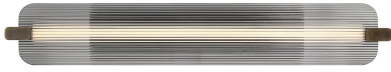

## Neoness, Vanity, 34", Weathered Brass, Smoked Glass

Item No.  
50061-013

JOB NAME:

DATE:

TYPE:

COMMENTS:

### LIGHT INFORMATION

Light Type Integrated LED

Bulb Socket N/A

Bulb Shape N/A

Bulb Included N/A

CRI 90

Delivered Lumens 581

Colour Temperature (Kelvin) 3000K