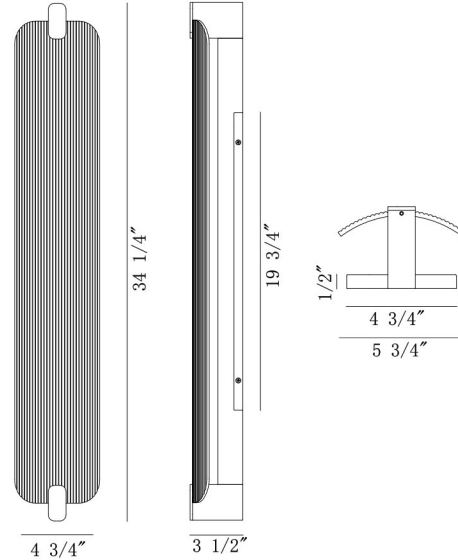

### LIGHT INFORMATION

Light Type Integrated LED

Bulb Socket N/A

Bulb Shape N/A

Bulb Included N/A

CRI 90

Delivered Lumens 581

Colour Temperature (Kelvin) 3000K

### LIGHT INFORMATION (CONT'D.)

Light Wattage 25

Total Wattage 25

### DIMENSIONS & WEIGHT

Product Width (In) 34.25

Product Height (In) 5.75

Product Ext (In) 3.5

Product Diameter (In)

Product Weight (Lbs) 7.72

Product Length (In)