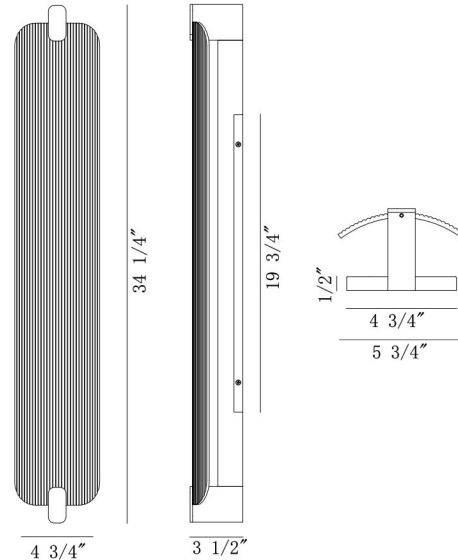

EUROfase

Neoness, Vanity, 34", Weathered Brass, Clear Glass

Item No.
50061-020

JOB NAME:

DATE:

TYPE:

COMMENTS:

LIGHT INFORMATION

Light Type Integrated LED

Bulb Socket N/A

Bulb Shape N/A

Bulb Included N/A

CRI 90

Delivered Lumens 1518

Colour Temperature (Kelvin) 3000K

Average Hours LED (L70) 52000

Number of Lights 1

Light Direction Multi

Dimming Method Triac/Elv

Output Voltage 18

Current Type DC

LIGHT INFORMATION (CONT'D.)

Light Wattage 25

Total Wattage 25

DIMENSIONS & WEIGHT

Product Width (In) 34.25

Product Height (In) 5.75

Product Ext (In) 3.5

Product Diameter (In)

Product Weight (Lbs) 7.72

Product Length (In)

INSTALLATION