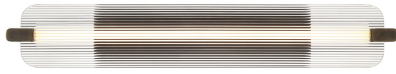

EUROfase

Neoness, Vanity, 34", Weathered Brass, Clear Glass

Item No.
50061-020

JOB NAME:

DATE:

TYPE:

COMMENTS:

LIGHT INFORMATION

Light Type Integrated LED

Bulb Socket N/A

Bulb Shape N/A

Bulb Included N/A

CRI 90

Delivered Lumens 1518

Colour Temperature (Kelvin) 3000K

Average Hours LED (L70) 52000

Number of Lights 1

Light Direction Multi

Dimming Method Triac/Elv

Output Voltage 18

Current Type DC

LIGHT INFORMATION (CONT'D.)

Light Wattage 25

Total Wattage 25