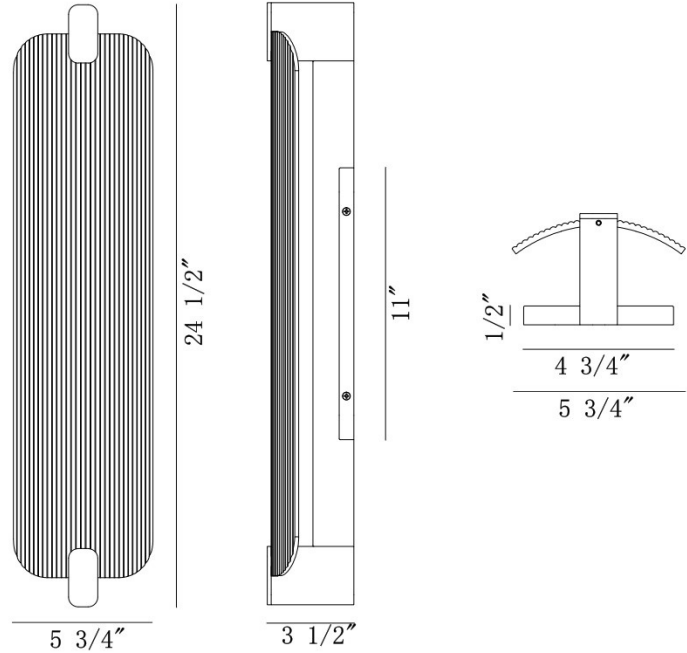

EUROfase

Neoness, Outdoor, 25", Matte Black, Smoked Glass

Item No.
50062-010

JOB NAME:

DATE:

TYPE:

COMMENTS:

LIGHT INFORMATION

Light Type	Integrated LED
Bulb Socket	N/A
Bulb Shape	N/A
Bulb Included	N/A
CRI	90
Delivered Lumens	469
Colour Temperature (Kelvin)	3000K
Average Hours LED (L70)	52000
Number of Lights	1
Light Direction	Ambient
Dimming Method	Triac/Elv
Output Voltage	18
Current Type	DC

LIGHT INFORMATION (CONT'D.)

Light Wattage	18
Total Wattage	18

DIMENSIONS & WEIGHT

Product Width (In)	5.75
Product Height (In)	24.5
Product Ext (In)	3.5
Product Diameter (In)	
Product Weight (Lbs)	5.07
Product Length (In)	