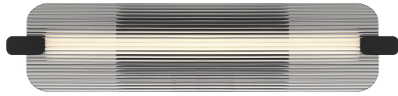

EUROfase

Neoness, Outdoor, 25", Matte Black, Smoked Glass

Item No.
50062-010

JOB NAME:

DATE:

TYPE:

COMMENTS:

LIGHT INFORMATION

Light Type	Integrated LED
Bulb Socket	N/A
Bulb Shape	N/A
Bulb Included	N/A
CRI	90
Delivered Lumens	469
Colour Temperature (Kelvin)	3000K
Average Hours LED (L70)	52000
Number of Lights	1
Light Direction	Ambient
Dimming Method	Triac/Elv
Output Voltage	18
Current Type	DC

LIGHT INFORMATION (CONT'D.)

Light Wattage	18
Total Wattage	18

DIMENSIONS & WEIGHT

Product Width (In)	5.75
Product Height (In)	24.5
Product Ext (In)	3.5
Product Diameter (In)	
Product Weight (Lbs)	5.07
Product Length (In)	

INSTALLATION

Mounting Type	J-Box
Mounting Location Rating	Wet

PRODUCT FINISH

Finish: Matte Black

SHADE FINISH

Shade Finish: Smoked

PRODUCT FEATURES