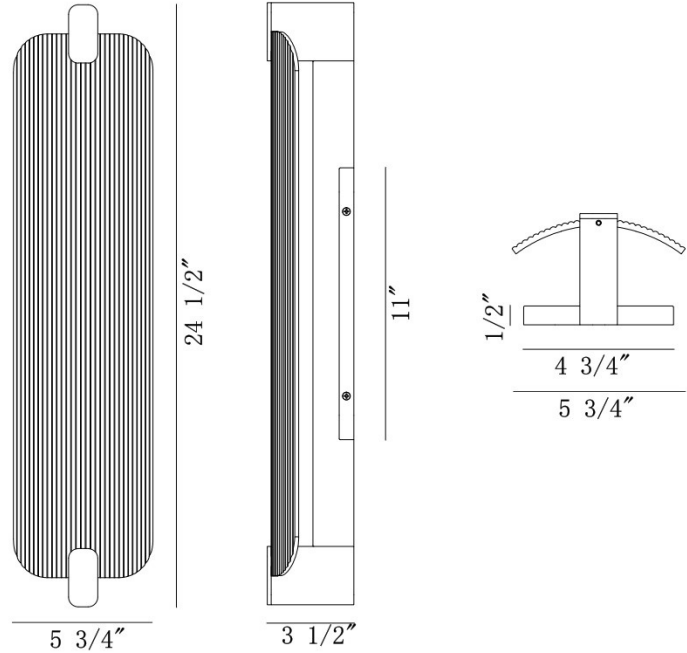

EUROfase

Neoness, Outdoor, 25", Matte Black, Clear Glass

Item No.
50062-027

JOB NAME:

DATE:

TYPE:

COMMENTS:

LIGHT INFORMATION

Light Type	Integrated LED
Bulb Socket	N/A
Bulb Shape	N/A
Bulb Included	N/A
CRI	90
Delivered Lumens	887
Colour Temperature (Kelvin)	3000K
Average Hours LED (L70)	52000
Number of Lights	1
Light Direction	Ambient
Dimming Method	Triac/Elv
Output Voltage	18
Current Type	DC

LIGHT INFORMATION (CONT'D.)

Light Wattage	18
Total Wattage	18

DIMENSIONS & WEIGHT

Product Width (In)	5.75
Product Height (In)	24.5
Product Ext (In)	3.5
Product Diameter (In)	
Product Weight (Lbs)	5.07
Product Length (In)	