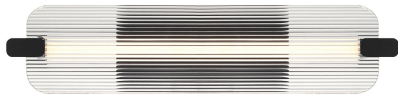

EUROfase

Neoness, Outdoor, 25", Matte Black, Clear Glass

Item No.
50062-027

JOB NAME:

DATE:

TYPE:

COMMENTS:

LIGHT INFORMATION

Light Type	Integrated LED
Bulb Socket	N/A
Bulb Shape	N/A
Bulb Included	N/A
CRI	90
Delivered Lumens	887
Colour Temperature (Kelvin)	3000K
Average Hours LED (L70)	52000
Number of Lights	1
Light Direction	Ambient
Dimming Method	Triac/Elv
Output Voltage	18
Current Type	DC

LIGHT INFORMATION (CONT'D.)

Light Wattage	18
Total Wattage	18

DIMENSIONS & WEIGHT

Product Width (In)	5.75
Product Height (In)	24.5
Product Ext (In)	3.5
Product Diameter (In)	
Product Weight (Lbs)	5.07
Product Length (In)	

INSTALLATION

Mounting Type	J-Box
Mounting Location Rating	Wet

PRODUCT FINISH

Finish: Matte Black

SHADE FINISH

Shade Finish: Clear

PRODUCT FEATURES