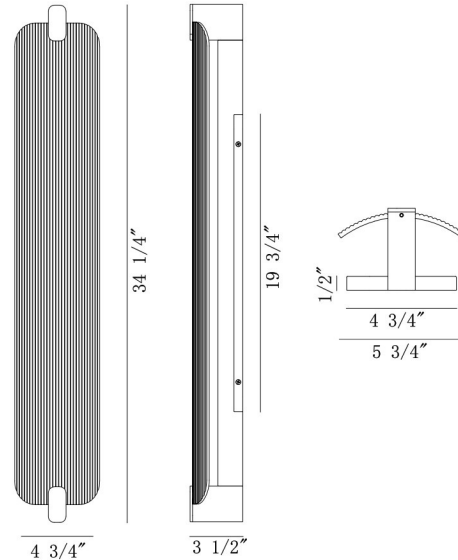

EUROfase

Neoness, Outdoor, 34", Matte Black, Smoked Glass

Item No.
50063-017

JOB NAME:

DATE:

TYPE:

COMMENTS:

LIGHT INFORMATION

Light Type Integrated LED

Bulb Socket N/A

Bulb Shape N/A

Bulb Included N/A

CRI 90

Delivered Lumens 469

Colour Temperature (Kelvin) 3000K

Average Hours LED (L70) 52000

DIMENSIONS & WEIGHT

Product Width (In) 5.75

Product Height (In) 34.25

Product Ext (In) 3.5

Product Diameter (In)

Product Weight (Lbs) 7.72

Product Length (In)

INSTALLATION