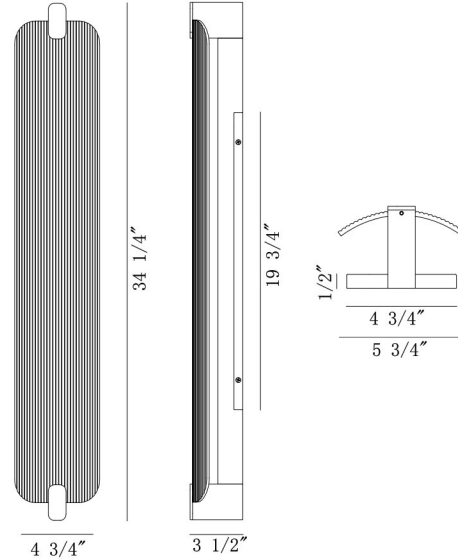

EUROfase

Neoness, Outdoor, 34", Matte Black, Clear Glass

Item No.
50063-024

JOB NAME:

DATE:

TYPE:

COMMENTS:

LIGHT INFORMATION

Light Type	Integrated LED
Bulb Socket	N/A
Bulb Shape	N/A
Bulb Included	N/A
CRI	90
Delivered Lumens	1518
Colour Temperature (Kelvin)	3000K
Average Hours LED (L70)	52000
Number of Lights	1
Light Direction	Ambient
Dimming Method	Triac/Elv
Output Voltage	18
Current Type	DC

LIGHT INFORMATION (CONT'D.)

Light Wattage	25
Total Wattage	25

DIMENSIONS & WEIGHT

Product Width (In)	5.75
Product Height (In)	34.25
Product Ext (In)	3.5
Product Diameter (In)	
Product Weight (Lbs)	7.72
Product Length (In)	