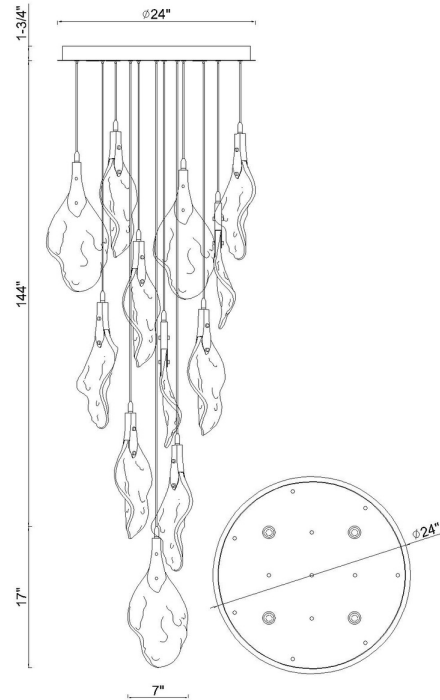

EUROfase

Jateo, Chandelier, 16-Light, 24", Polished Nickel, Clear ...

Item No.

50102-013

JOB NAME:

DATE:

TYPE:

COMMENTS:

LIGHT INFORMATION

Light Type Integrated LED

Bulb Socket N/A

Bulb Shape N/A

Bulb Included N/A

CRI 90

Delivered Lumens 1602

Colour Temperature (Kelvin) 3000K

Average Hours LED (L70) 52000

Number of Lights 16

Light Direction Multi

Dimming Method Triac

Output Voltage 36

Current Type DC

LIGHT INFORMATION (CONT'D.)

Light Wattage 2.87

Total Wattage 45.92

DIMENSIONS & WEIGHT

Product Width (In)

Product Height (In) 17

Product Ext (In)

Product Diameter (In) 24

Product Weight (Lbs) 47.62

Product Length (In)