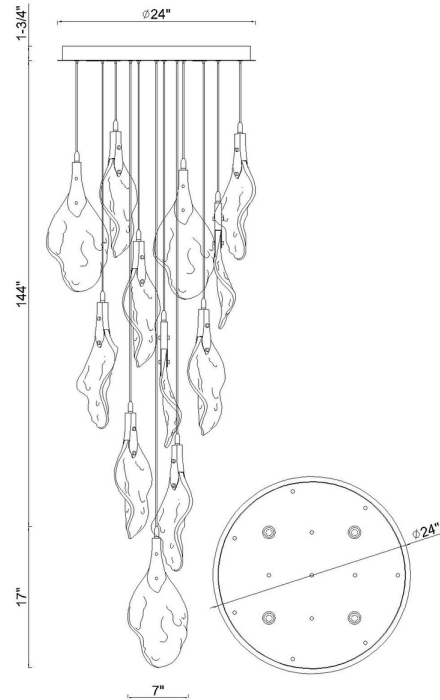

## Jateo, Chandelier, 16-Light, 24", Gold, Clear Glass

Item No.  
50102-020

JOB NAME:

DATE:

TYPE:

COMMENTS:

### LIGHT INFORMATION

Light Type Integrated LED

Bulb Socket N/A

Bulb Shape N/A

Bulb Included N/A

CRI 90

Delivered Lumens 1602

Colour Temperature (Kelvin) 3000K

### LIGHT INFORMATION (CONT'D.)

Light Wattage 2.87

Total Wattage 45.92

### DIMENSIONS & WEIGHT

Product Width (In)

Product Height (In) 17

Product Ext (In)

Product Diameter (In) 24

Product Weight (Lbs) 47.62

Product Length (In)