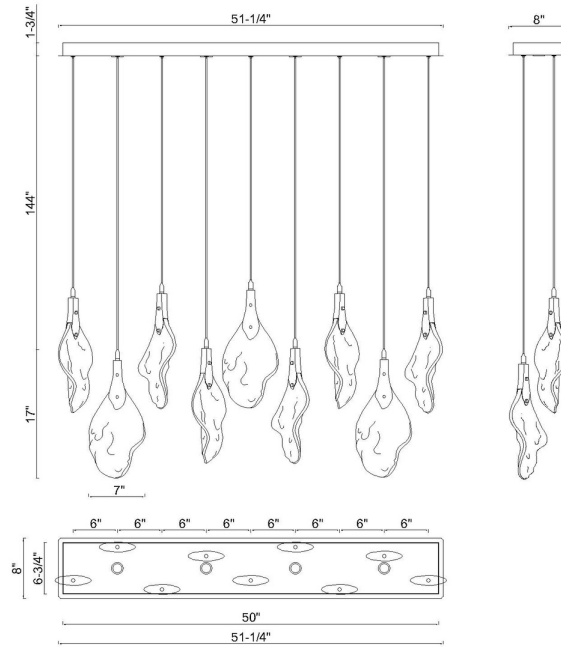

## Jateo, Chandelier, 13-Light, 51", Gold, Clear Glass

Item No.  
50103-020

JOB NAME:

DATE:

TYPE:

COMMENTS:

### LIGHT INFORMATION

Light Type Integrated LED

Bulb Socket N/A

Bulb Shape N/A

Bulb Included N/A

CRI 90

Delivered Lumens 1411

Colour Temperature (Kelvin) 3000K

### DIMENSIONS & WEIGHT

Product Width (In) 8

Product Height (In) 17

Product Ext (In)

Product Diameter (In)

Product Weight (Lbs) 58.75

Product Length (In) 51.25