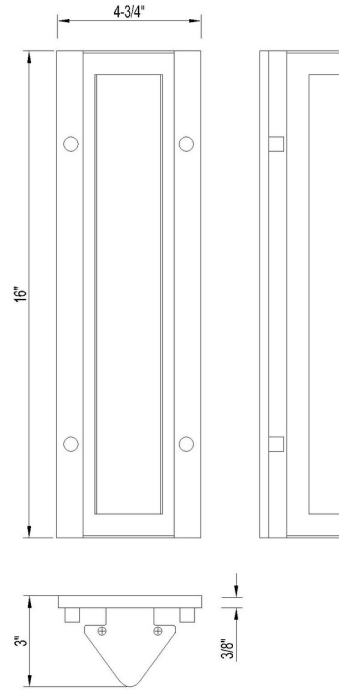

EUROfase

Hy50, Outdoor, 16", Sand Black, Clear Textured Glass

Item No.
50108-015

JOB NAME:

DATE:

TYPE:

COMMENTS:

LIGHT INFORMATION

Light Type Integrated LED

Bulb Socket N/A

Bulb Shape N/A

Bulb Included N/A

CRI 90

Delivered Lumens 881

Colour Temperature (Kelvin) 3000K

Average Hours LED (L70) 52000

Number of Lights 1

Light Direction Ambient

Dimming Method Triac

Output Voltage 120

Current Type AC

LIGHT INFORMATION (CONT'D.)

Light Wattage 18

Total Wattage 18

DIMENSIONS & WEIGHT

Product Width (In) 4.75

Product Height (In) 16

Product Ext (In) 3

Product Diameter (In)

Product Weight (Lbs) 4.41

Product Length (In)

INSTALLATION

Mounting Type J-Box

Mounting Location Rating Wet (IP65)

PRODUCT FINISH

Finish: Sand Black

SHADE FINISH

Shade Finish: Clear

PRODUCT FEATURES