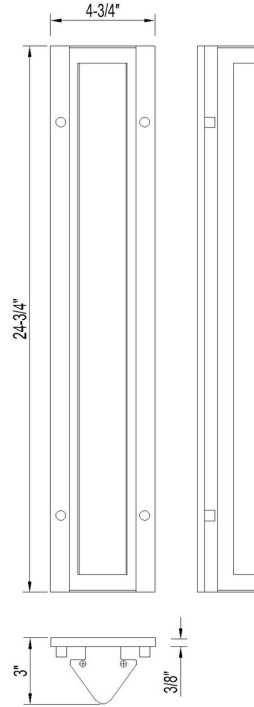

EUROfase

Hy50, Outdoor, 25", Sand Black, Clear Textured Glass

Item No.
50109-012

JOB NAME:

DATE:

TYPE:

COMMENTS:

LIGHT INFORMATION

Light Type	Integrated LED
Bulb Socket	N/A
Bulb Shape	N/A
Bulb Included	N/A
CRI	90
Delivered Lumens	1289
Colour Temperature (Kelvin)	3000K
Average Hours LED (L70)	52000
Number of Lights	1
Light Direction	Ambient
Dimming Method	Triac
Output Voltage	120
Current Type	AC

LIGHT INFORMATION (CONT'D.)

Light Wattage	25
Total Wattage	25

DIMENSIONS & WEIGHT

Product Width (In)	4.75
Product Height (In)	24.63
Product Ext (In)	3
Product Diameter (In)	
Product Weight (Lbs)	6.17
Product Length (In)	

INSTALLATION

Mounting Type	J-Box
Mounting Location Rating	Wet (IP65)

PRODUCT FINISH

Finish: Sand Black

SHADE FINISH

Shade Finish: Clear

PRODUCT FEATURES