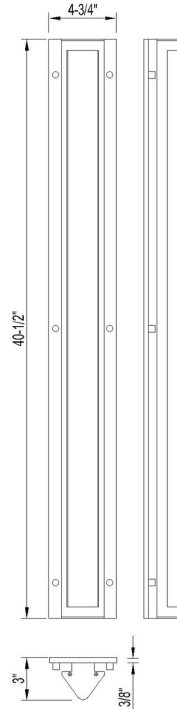

## Hy50, Outdoor, 40", Sand Black, Clear Textured Glass

Item No.

50110-018

JOB NAME:

DATE:

TYPE:

COMMENTS:

### LIGHT INFORMATION

Light Type Integrated LED

Bulb Socket N/A

Bulb Shape N/A

Bulb Included N/A

CRI 90

Delivered Lumens 2637

Colour Temperature (Kelvin) 3000K

### DIMENSIONS & WEIGHT

Product Width (In) 4.75

Product Height (In) 40.38

Product Ext (In) 3

Product Diameter (In)

Product Weight (Lbs) 10.58

Product Length (In)