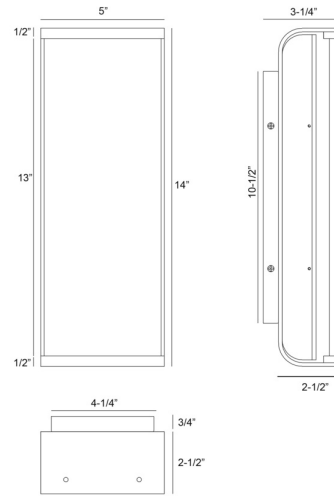

EUROfase

Dulton, Outdoor, 14", Matte Black, Smoked Glass

Item No.
50111-015

JOB NAME:

DATE:

TYPE:

COMMENTS:

LIGHT INFORMATION

Light Type	Integrated LED
Bulb Socket	N/A
Bulb Shape	N/A
Bulb Included	N/A
CRI	90
Delivered Lumens	383
Colour Temperature (Kelvin)	3000K
Average Hours LED (L70)	52000
Number of Lights	1
Light Direction	Ambient
Dimming Method	Triac
Output Voltage	24
Current Type	AC

LIGHT INFORMATION (CONT'D.)

Light Wattage	20
Total Wattage	20

DIMENSIONS & WEIGHT

Product Width (In)	5
Product Height (In)	14
Product Ext (In)	3.21
Product Diameter (In)	
Product Weight (Lbs)	5.6
Product Length (In)	

INSTALLATION

Mounting Type	J-Box
Mounting Location Rating	Wet (IP65)

PRODUCT FINISH

Finish: Matte Black

SHADE FINISH

Shade Finish: Smoked

PRODUCT FEATURES