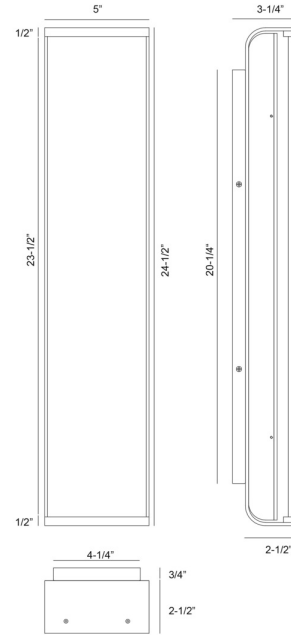

### LIGHT INFORMATION

Light Type Integrated LED

Bulb Socket N/A

Bulb Shape N/A

Bulb Included N/A

CRI 90

Delivered Lumens 594

Colour Temperature (Kelvin) 3000K

### LIGHT INFORMATION (CONT'D.)

Light Wattage 30

Total Wattage 30

### DIMENSIONS & WEIGHT

Product Width (In) 5

Product Height (In) 24.4

Product Ext (In) 3.21

Product Diameter (In)

Product Weight (Lbs) 9.7

Product Length (In)