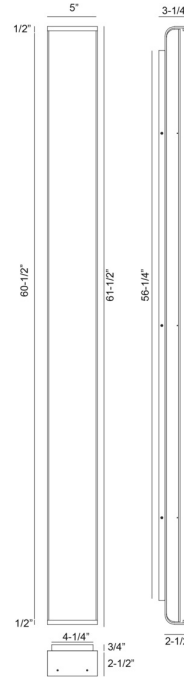

EUROfase

Dulton, Outdoor, 62", Matte Black, Smoked Glass

Item No.
50114-016

JOB NAME:

DATE:

TYPE:

COMMENTS:

LIGHT INFORMATION

Light Type Integrated LED

Bulb Socket N/A

Bulb Shape N/A

Bulb Included N/A

CRI 90

Delivered Lumens 1483

Colour Temperature (Kelvin) 3000K

Average Hours LED (L70) 52000

Number of Lights 1

Light Direction Ambient

Dimming Method Triac

Output Voltage 24

Current Type AC

LIGHT INFORMATION (CONT'D.)

Light Wattage 80

Total Wattage 80

DIMENSIONS & WEIGHT

Product Width (In) 5

Product Height (In) 61.5

Product Ext (In) 3.21

Product Diameter (In)

Product Weight (Lbs) 24.5

Product Length (In)

INSTALLATION