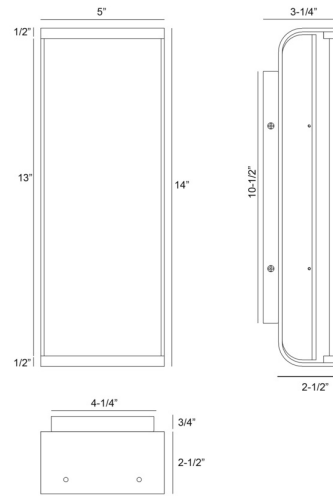

LIGHT INFORMATION

Light Type Integrated LED

Bulb Socket N/A

Bulb Shape N/A

Bulb Included N/A

CRI 90

Delivered Lumens 383

Colour Temperature (Kelvin) 3000K

Total Wattage 20

DIMENSIONS & WEIGHT

Product Width (In) 5

Product Height (In) 14

Product Ext (In) 3.21

Product Diameter (In)

Product Weight (Lbs) 5.6

Product Length (In)