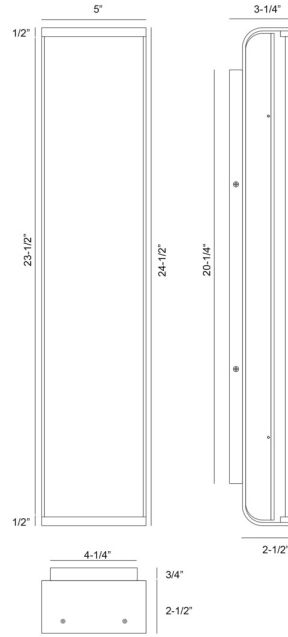

EUROfase

Dulton, Wall Sconce, 24", Antique Brass, Smoked Glass

Item No.
50116-010

JOB NAME:

DATE:

TYPE:

COMMENTS:

LIGHT INFORMATION

Light Type Integrated LED

Bulb Socket N/A

Bulb Shape N/A

Bulb Included N/A

CRI 90

Delivered Lumens 594

Colour Temperature (Kelvin) 3000K

Average Hours LED (L70) 52000

DIMENSIONS & WEIGHT

Product Width (In) 5

Product Height (In) 24.4

Product Ext (In) 3.21

Product Diameter (In)

Product Weight (Lbs) 9.7

Product Length (In)

INSTALLATION