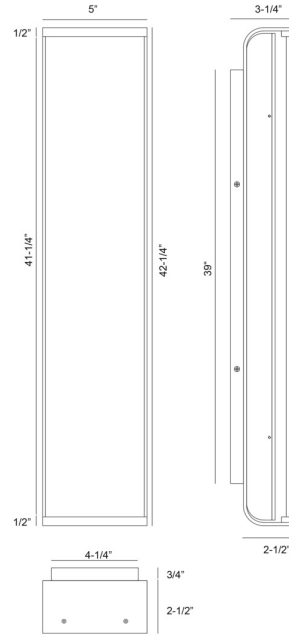

EUROfase

Dulton, Wall Sconce, 42", Antique Brass, Smoked Glass

Item No.
50117-017

JOB NAME:

DATE:

TYPE:

COMMENTS:

LIGHT INFORMATION

Light Type Integrated LED

Bulb Socket N/A

Bulb Shape N/A

Bulb Included N/A

CRI 90

Delivered Lumens 1195

Colour Temperature (Kelvin) 3000K

Average Hours LED (L70) 52000

DIMENSIONS & WEIGHT

Product Width (In) 5

Product Height (In) 42.25

Product Ext (In) 3.21

Product Diameter (In)

Product Weight (Lbs) 16.8

Product Length (In)

INSTALLATION