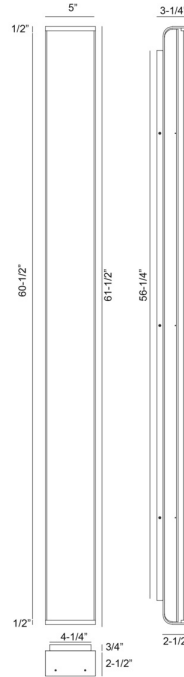

## Dulton, Wall Sconce, 62", Antique Brass, Smoked Glass

Item No.  
50118-014

JOB NAME:

DATE:

TYPE:

COMMENTS:

### LIGHT INFORMATION

Light Type Integrated LED

Bulb Socket N/A

Bulb Shape N/A

Bulb Included N/A

CRI 90

Delivered Lumens 1483

Colour Temperature (Kelvin) 3000K

### LIGHT INFORMATION (CONT'D.)

Light Wattage 80

Total Wattage 80

### DIMENSIONS & WEIGHT

Product Width (In) 5

Product Height (In) 61.5

Product Ext (In) 3.21

Product Diameter (In)

Product Weight (Lbs) 24.5

Product Length (In)