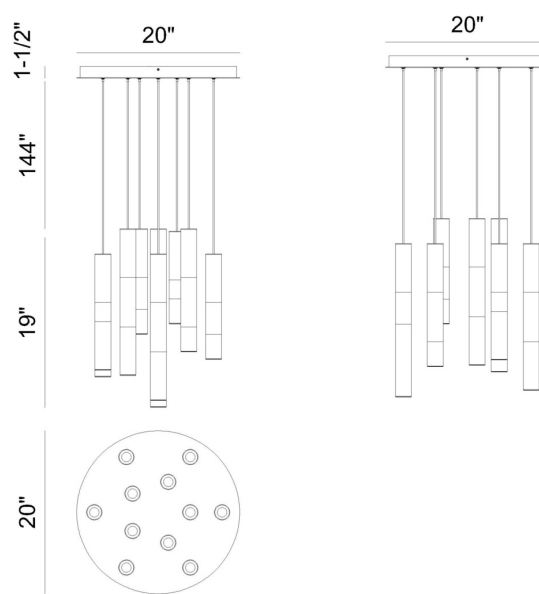

EUROfase

Ronda, Chandelier , 11-Light, 20", Weathered Brass, Ala...

Item No.
50119-011

JOB NAME:

DATE:

TYPE:

COMMENTS:

50119-011

LIGHT INFORMATION

Light Type Integrated LED

Bulb Socket N/A

Bulb Shape N/A

Bulb Included N/A

CRI 90

Delivered Lumens 3653.9

Colour Temperature (Kelvin) 3000K

Average Hours LED (L70) 52000

Number of Lights 11

Light Direction Ambient

Dimming Method Triac

Output Voltage 21

Current Type DC

LIGHT INFORMATION (CONT'D.)

Light Wattage 8.73

Total Wattage 96.03

DIMENSIONS & WEIGHT

Product Width (In)

Product Height (In) 19

Product Ext (In)

Product Diameter (In) 20

Product Weight (Lbs) 39.68

Product Length (In)