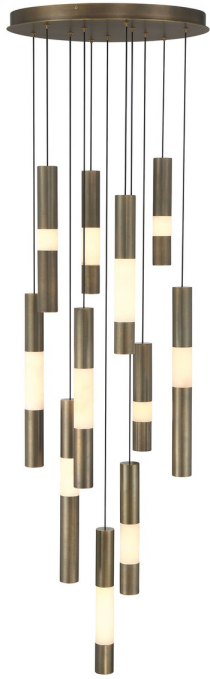

EUROfase

Ronda, Chandelier , 11-Light, 20", Weathered Brass, Ala...

Item No.
50119-011

JOB NAME:

DATE:

TYPE:

COMMENTS:

50119-011

LIGHT INFORMATION

Light Type Integrated LED

Bulb Socket N/A

Bulb Shape N/A

Bulb Included N/A

CRI 90

Delivered Lumens 3653.9

Colour Temperature (Kelvin) 3000K

Total Wattage 96.03

DIMENSIONS & WEIGHT

Product Width (In)

Product Height (In) 19

Product Ext (In)

Product Diameter (In) 20

Product Weight (Lbs) 39.68

Product Length (In)

INSTALLATION

Mounting Type J-Box

Mounting Location Rating Dry

PRODUCT FINISH

Finish: Weathered Brass

SHADE FINISH

Shade Finish: Alabaster

PRODUCT FEATURES