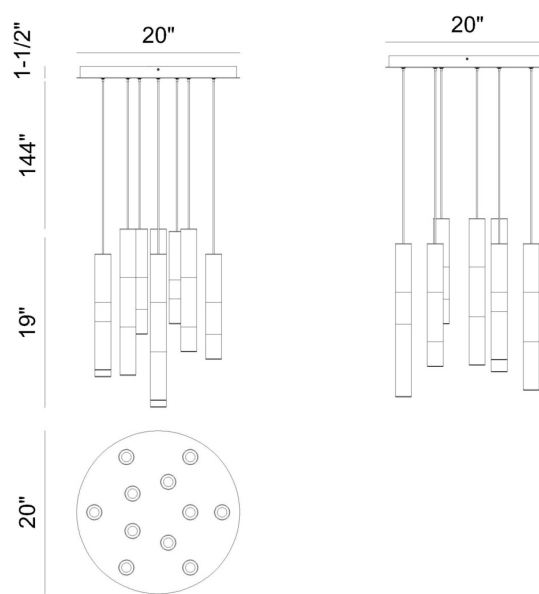

EUROfase

Ronda, Chandelier , 11-Light, 20", Harlow Bronze, Alaba...

Item No.

50119-028

JOB NAME:

DATE:

TYPE:

COMMENTS:

50119-028

LIGHT INFORMATION

Light Type Integrated LED

Bulb Socket N/A

Bulb Shape N/A

Bulb Included N/A

CRI 90

Delivered Lumens 3653.9

Colour Temperature (Kelvin) 3000K

Average Hours LED (L70) 52000

Number of Lights 11

Light Direction Ambient

Dimming Method Triac

Output Voltage 21

Current Type DC

LIGHT INFORMATION (CONT'D.)

Light Wattage 8.73

Total Wattage 96.03

DIMENSIONS & WEIGHT

Product Width (In)

Product Height (In) 19

Product Ext (In)

Product Diameter (In) 20

Product Weight (Lbs) 39.68