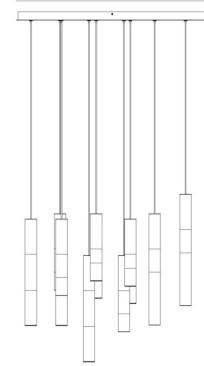

EUROfase

Ronda, Chandelier , 15-Light, 32", Weathered Brass, Ala...

Item No.

50120-017

JOB NAME:

DATE:

TYPE:

COMMENTS:

50120-017

1-1/2"

32"

32"

180"

19"

32"

LIGHT INFORMATION

DIMENSIONS & WEIGHT

Product Width (In)

Product Height (In) 19

Product Ext (In)

Product Diameter (In) 32

Product Weight (Lbs) 78.26

Product Length (In)

INSTALLATION