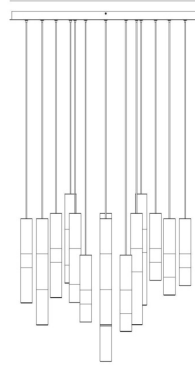

EUROfase

Ronda, Chandelier , 15-Light, 32", Weathered Brass, Ala...

Item No.

50120-017

JOB NAME:

DATE:

TYPE:

COMMENTS:

50120-017

1-1/2"

32"

32"

180"

19"

32"

LIGHT INFORMATION

DIMENSIONS & WEIGHT

Product Width (In)

Product Height (In) 19

Product Ext (In)

Product Diameter (In) 32

Product Weight (Lbs) 78.26

Product Length (In)

INSTALLATION