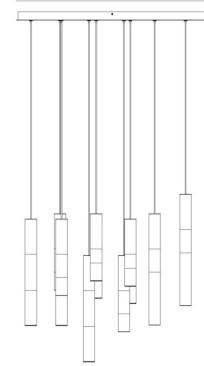

EUROfase

Ronda, Chandelier , 15-Light, 32", Harlow Bronze, Alaba...

Item No.

50120-024

JOB NAME:

DATE:

TYPE:

COMMENTS:

50120-024

1-1/2"

32"

32"

180"

19"

32"

LIGHT INFORMATION

DIMENSIONS & WEIGHT

Product Width (In)

Product Height (In) 19

Product Ext (In)

Product Diameter (In) 32

Product Weight (Lbs) 78.26

Product Length (In)

INSTALLATION