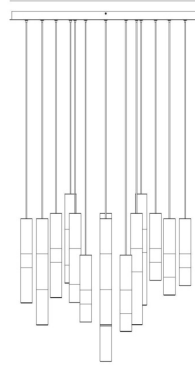

EUROfase

Ronda, Chandelier , 15-Light, 32", Harlow Bronze, Alaba...

Item No.

50120-024

JOB NAME:

DATE:

TYPE:

COMMENTS:

50120-024

1-1/2"

32"

32"

180"

19"

32"

LIGHT INFORMATION

DIMENSIONS & WEIGHT

Product Width (In)

Product Height (In) 19

Product Ext (In)

Product Diameter (In) 32

Product Weight (Lbs) 78.26

Product Length (In)

INSTALLATION