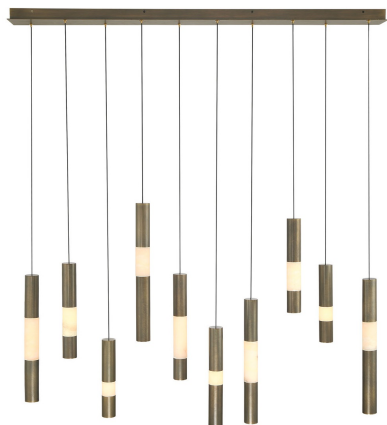

## Ronda, Chandelier , 10-Light, 50", Weathered Brass, Al...

Item No.

50121-014

JOB NAME:

DATE:

TYPE:

COMMENTS:

50121-014

### LIGHT INFORMATION

Light Type Integrated LED

Bulb Socket N/A

Bulb Shape N/A

Bulb Included N/A

CRI 90

Delivered Lumens 2836.48

Colour Temperature (Kelvin) 3000K

### DIMENSIONS & WEIGHT

Product Width (In) 5.25

Product Height (In) 19

Product Ext (In)

Product Diameter (In)

Product Weight (Lbs) 42.77

Product Length (In) 50

### SHADE FINISH

Shade Finish: Alabaster