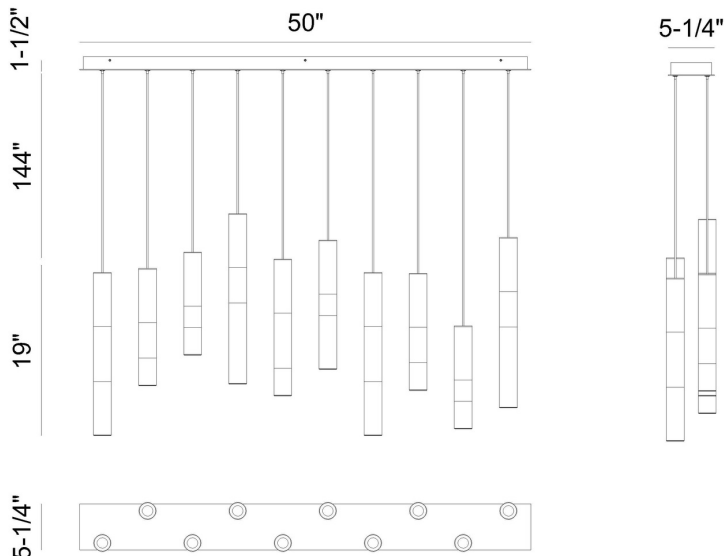

## Ronda, Chandelier , 10-Light, 50", Weathered Brass, Al...

Item No.

50121-014

JOB NAME:

DATE:

TYPE:

COMMENTS:

50121-014

### LIGHT INFORMATION

Light Type Integrated LED

Bulb Socket N/A

Bulb Shape N/A

Bulb Included N/A

CRI 90

Delivered Lumens 2836.48

Colour Temperature (Kelvin) 3000K

### DIMENSIONS & WEIGHT

Product Width (In) 5.25

Product Height (In) 19

Product Ext (In)

Product Diameter (In)

Product Weight (Lbs) 42.77

Product Length (In) 50