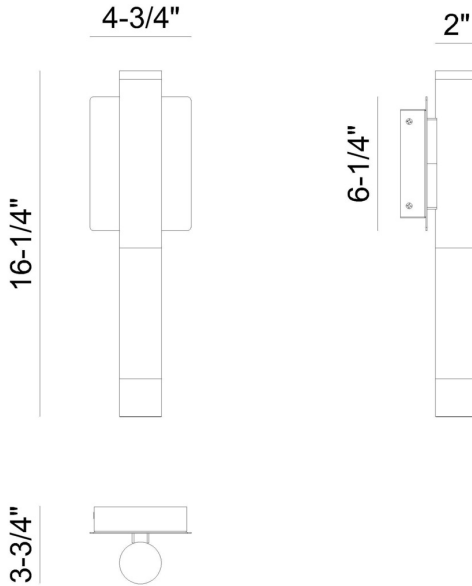

EUROfase

Ronda, Outdoor , 16", Matte Black, Alabaster

Item No.
50122-028

JOB NAME:

DATE:

TYPE:

COMMENTS:

50122-028

LIGHT INFORMATION

Light Type	Integrated LED
Bulb Socket	N/A
Bulb Shape	N/A
Bulb Included	N/A
CRI	90
Delivered Lumens	778
Colour Temperature (Kelvin)	3000K
Average Hours LED (L70)	52000
Number of Lights	1
Light Direction	Ambient
Dimming Method	Triac
Output Voltage	12
Current Type	DC

LIGHT INFORMATION (CONT'D.)

Light Wattage	15
Total Wattage	15

DIMENSIONS & WEIGHT

Product Width (In)	4.75
Product Height (In)	16.25
Product Ext (In)	3.63
Product Diameter (In)	
Product Weight (Lbs)	4.41
Product Length (In)	