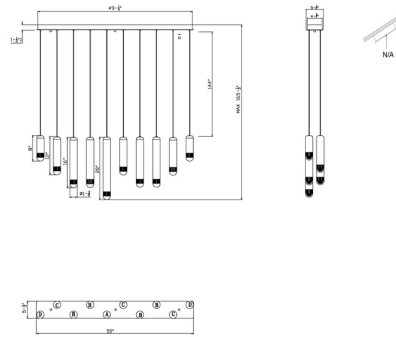

EUROfase

Cambre, Chandelier , 10-Light, 50", Matte Black, Traver...

Item No.
50129-010

JOB NAME:

DATE:

TYPE:

COMMENTS:

LIGHT INFORMATION

Light Type Integrated LED

Bulb Socket N/A

Bulb Shape N/A

Bulb Included N/A

CRI 90

Delivered Lumens 1280

Colour Temperature (Kelvin) 3000K

Average Hours LED (L70) 52000

Number of Lights 10

Light Direction Multi

Dimming Method Triac/Elv

Output Voltage 24

Current Type DC

LIGHT INFORMATION (CONT'D.)

Light Wattage 4

Total Wattage 40

DIMENSIONS & WEIGHT

Product Width (In) 5.5

Product Height (In) 20

Product Ext (In)

Product Diameter (In)

Product Weight (Lbs) 53.9

Product Length (In) 50

INSTALLATION