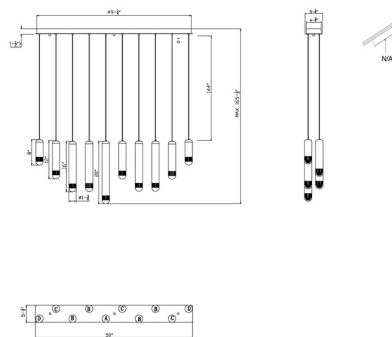

EUROfase

Cambre, Chandelier , 10-Light, 50", Antique Brass, Trav...

Item No.

50129-027

JOB NAME:

DATE:

TYPE:

COMMENTS:

LIGHT INFORMATION

Light Type Integrated LED

Bulb Socket N/A

Bulb Shape N/A

Bulb Included N/A

CRI 90

Delivered Lumens 1280

Colour Temperature (Kelvin) 3000K

Average Hours LED (L70) 52000

Number of Lights 10

Light Direction Multi

Dimming Method Triac/Elv

Output Voltage 24

Current Type DC

LIGHT INFORMATION (CONT'D.)

Light Wattage 4

Total Wattage 40

DIMENSIONS & WEIGHT

Product Width (In) 5.5

Product Height (In) 20

Product Ext (In)

Product Diameter (In)

Product Weight (Lbs) 53.9

Product Length (In) 50