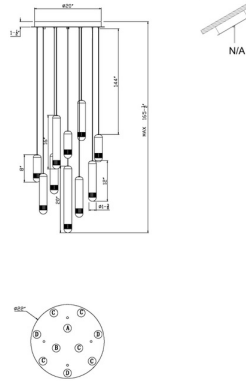

EUROfase

Cambre, Chandelier , 10-Light, 22", Matte Black, Traver...

Item No.
50130-016

JOB NAME:

DATE:

TYPE:

COMMENTS:

LIGHT INFORMATION

Light Type	Integrated LED
Bulb Socket	N/A
Bulb Shape	N/A
Bulb Included	N/A
CRI	90
Delivered Lumens	1320
Colour Temperature (Kelvin)	3000K
Average Hours LED (L70)	52000
Number of Lights	10
Light Direction	Multi
Dimming Method	Triac/Elv
Output Voltage	24
Current Type	DC

LIGHT INFORMATION (CONT'D.)

Light Wattage	4
Total Wattage	40

DIMENSIONS & WEIGHT

Product Width (In)	
Product Height (In)	20
Product Ext (In)	
Product Diameter (In)	22
Product Weight (Lbs)	50.26
Product Length (In)	