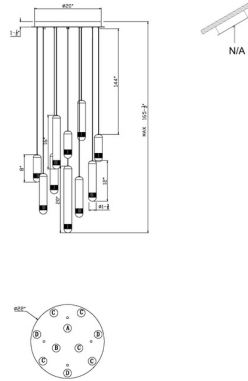

## Cambre, Chandelier , 10-Light, 22", Antique Brass, Trav...

Item No.  
50130-023

JOB NAME:

DATE:

TYPE:

COMMENTS:

### DIMENSIONS & WEIGHT

Product Width (In)

Product Height (In) 20

Product Ext (In)

Product Diameter (In) 22

Product Weight (Lbs) 50.26

Product Length (In)