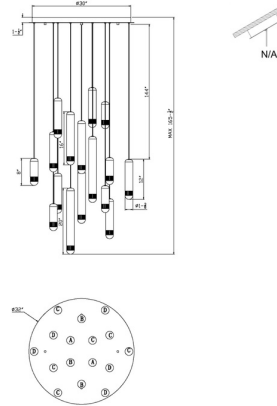

EUROfase

Cambre, Chandelier , 16-Light, 32", Matte Black, Traver...

Item No.
50131-013

JOB NAME:

DATE:

TYPE:

COMMENTS:

LIGHT INFORMATION

Light Type	Integrated LED
Bulb Socket	N/A
Bulb Shape	N/A
Bulb Included	N/A
CRI	90
Delivered Lumens	2145
Colour Temperature (Kelvin)	3000K
Average Hours LED (L70)	52000
Number of Lights	16
Light Direction	Multi
Dimming Method	Triac/Elv
Output Voltage	24
Current Type	DC

LIGHT INFORMATION (CONT'D.)

Light Wattage	4
Total Wattage	64

DIMENSIONS & WEIGHT

Product Width (In)	
Product Height (In)	20
Product Ext (In)	
Product Diameter (In)	32
Product Weight (Lbs)	88.18
Product Length (In)	