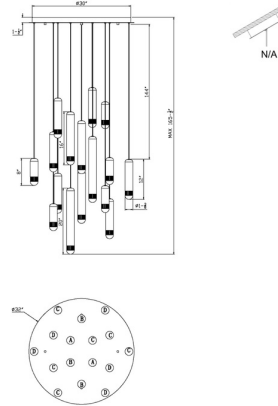

EUROfase

Cambre, Chandelier , 16-Light, 32", Antique Brass, Trav...

Item No.
50131-020

JOB NAME:

DATE:

TYPE:

COMMENTS:

LIGHT INFORMATION

Light Type	Integrated LED
Bulb Socket	N/A
Bulb Shape	N/A
Bulb Included	N/A
CRI	90
Delivered Lumens	2145
Colour Temperature (Kelvin)	3000K
Average Hours LED (L70)	52000
Number of Lights	16
Light Direction	Multi
Dimming Method	Triac/Elv
Output Voltage	24
Current Type	DC

LIGHT INFORMATION (CONT'D.)

Light Wattage	4
Total Wattage	64

DIMENSIONS & WEIGHT

Product Width (In)	
Product Height (In)	20
Product Ext (In)	
Product Diameter (In)	32
Product Weight (Lbs)	88.18
Product Length (In)	