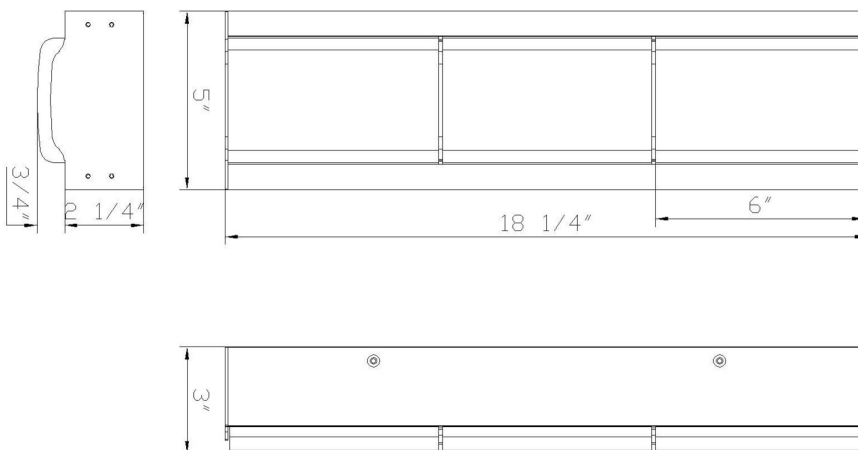

## Gibraltar, Vanity, 18", Antique Brass, White Strie Glass

Item No.

50174-010

JOB NAME:

DATE:

TYPE:

COMMENTS:

### LIGHT INFORMATION

Light Type Integrated LED

Bulb Socket N/A

Bulb Shape N/A

Bulb Included N/A

CRI 90

Delivered Lumens 814

Colour Temperature (Kelvin) 3000K

### DIMENSIONS & WEIGHT

Product Width (In) 18.25

Product Height (In) 5

Product Ext (In) 3

Product Diameter (In)

Product Weight (Lbs) 5.51

Product Length (In)