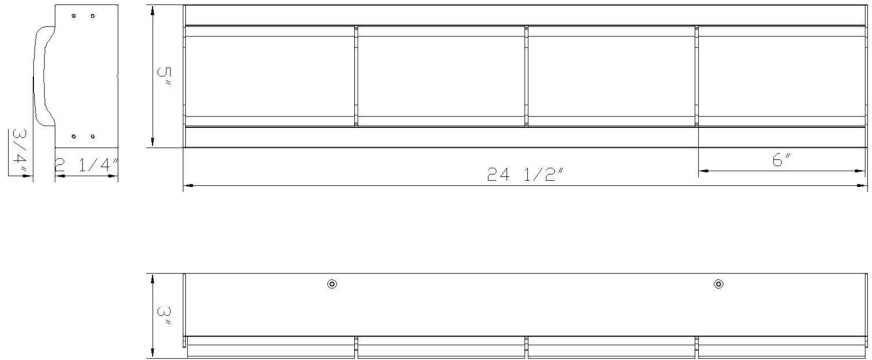

## Gibraltar, Vanity, 25", Antique Brass, White Strie Glass

Item No.  
50175-017

JOB NAME:

DATE:

TYPE:

COMMENTS:

### LIGHT INFORMATION

Light Type Integrated LED

Bulb Socket N/A

Bulb Shape N/A

Bulb Included N/A

CRI 90

Delivered Lumens 963

Colour Temperature (Kelvin) 3000K

### DIMENSIONS & WEIGHT

Product Width (In) 24.5

Product Height (In) 5

Product Ext (In) 3

Product Diameter (In)

Product Weight (Lbs) 8.05

Product Length (In)