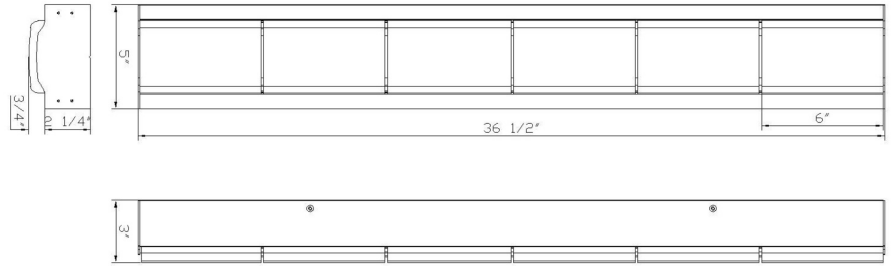

EUROfase

Gibraltar, Vanity, 37", Antique Brass, White Strie Glass

Item No.
50176-014

JOB NAME:

DATE:

TYPE:

COMMENTS:

LIGHT INFORMATION

Light Type	Integrated LED
Bulb Socket	N/A
Bulb Shape	N/A
Bulb Included	N/A
CRI	90
Delivered Lumens	1460
Colour Temperature (Kelvin)	3000K
Average Hours LED (L70)	52000
Number of Lights	1
Light Direction	Ambient
Dimming Method	Triac
Output Voltage	24
Current Type	AC

LIGHT INFORMATION (CONT'D.)

Light Wattage	45
Total Wattage	45

DIMENSIONS & WEIGHT

Product Width (In)	36.5
Product Height (In)	5
Product Ext (In)	3
Product Diameter (In)	
Product Weight (Lbs)	12.79
Product Length (In)	