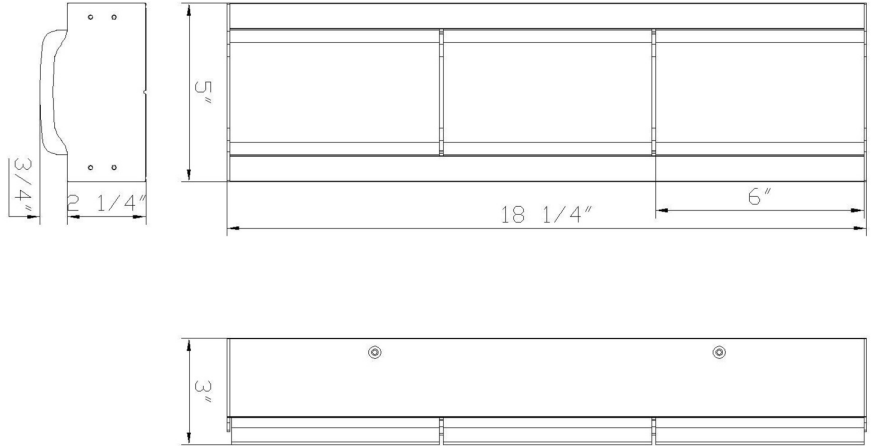

EUROfase

Gibraltar, Outdoor, 18", Sand Bronze, White Strie Glass

Item No.
50177-011

JOB NAME:

DATE:

TYPE:

COMMENTS:

LIGHT INFORMATION

Light Type Integrated LED

Bulb Socket N/A

Bulb Shape N/A

Bulb Included N/A

CRI 90

Delivered Lumens 814

Colour Temperature (Kelvin) 3000K

Average Hours LED (L70) 52000

DIMENSIONS & WEIGHT

Product Width (In) 5

Product Height (In) 18.25

Product Ext (In) 3

Product Diameter (In)

Product Weight (Lbs) 5.51

Product Length (In)

INSTALLATION