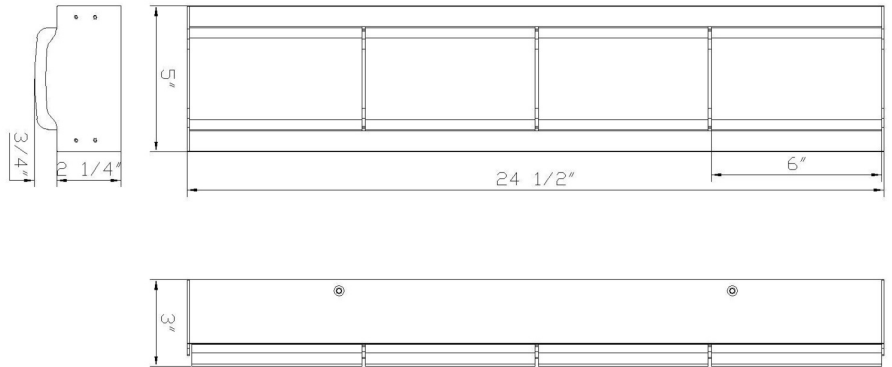

EUROfase

Gibraltar, Outdoor, 25", Sand Bronze, White Strie Glass

Item No.
50178-018

JOB NAME:

DATE:

TYPE:

COMMENTS:

LIGHT INFORMATION

DIMENSIONS & WEIGHT

Product Width (In) 5

Product Height (In) 24.5

Product Ext (In) 3

Product Diameter (In)

Product Weight (Lbs) 8.05

Product Length (In)

INSTALLATION