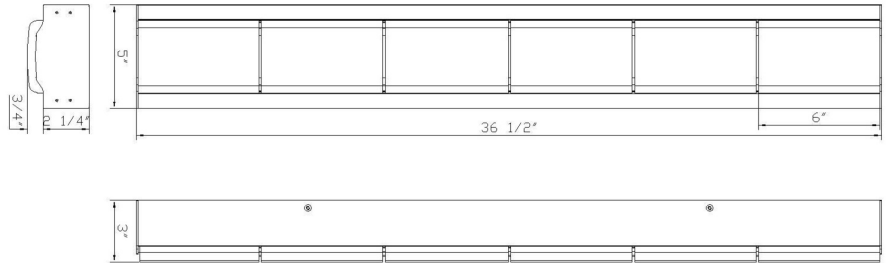

EUROfase

Gibraltar, Outdoor, 37", Sand Bronze, White Strie Glass

Item No.
50179-015

JOB NAME:

DATE:

TYPE:

COMMENTS:

LIGHT INFORMATION

DIMENSIONS & WEIGHT

Product Width (In) 5

Product Height (In) 36.5

Product Ext (In) 3

Product Diameter (In)

Product Weight (Lbs) 12.79

Product Length (In)

INSTALLATION