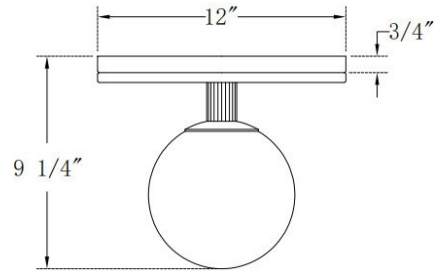

EUROfase

Carnegie, Flush Mount, 12", Antique Brass, Opal Etche...

Item No.
50186-013

JOB NAME:

DATE:

TYPE:

COMMENTS:

Front View

Bottom View

LIGHT INFORMATION

Light Type Integrated LED

Bulb Socket N/A

Bulb Shape N/A

Bulb Included N/A

CRI 90

Delivered Lumens 659

Light Wattage 16

Total Wattage 16

DIMENSIONS & WEIGHT

Product Width (In)

Product Height (In) 9.13

Product Ext (In)

Product Diameter (In) 12

Product Weight (Lbs) 7