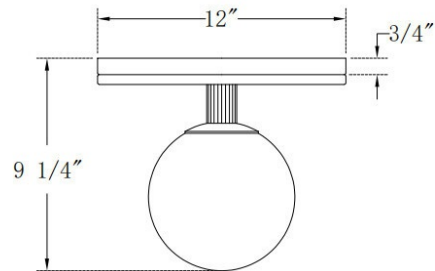

EUROfase

Carnegie, Flush Mount, 12", Matte Black, Opal Etched ...

Item No.
50186-020

JOB NAME:

DATE:

TYPE:

COMMENTS:

Front View

Bottom View

LIGHT INFORMATION

Light Type Integrated LED

Bulb Socket N/A

Bulb Shape N/A

Bulb Included N/A

CRI 90

Delivered Lumens 659

Light Wattage 16

Total Wattage 16

DIMENSIONS & WEIGHT

Product Width (In)

Product Height (In) 9.13

Product Ext (In)

Product Diameter (In) 12

Product Weight (Lbs) 7