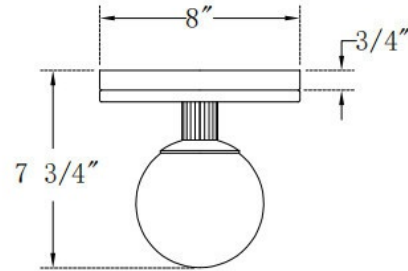

EUROfase

Carnegie, Flush Mount, 8", Matte Black, Opal Etched G...

Item No.
50187-027

JOB NAME:

DATE:

TYPE:

COMMENTS:

Front View

Bottom View

LIGHT INFORMATION

Light Type	Integrated LED
Bulb Socket	N/A
Bulb Shape	N/A
Bulb Included	N/A
CRI	90
Delivered Lumens	309
Colour Temperature (Kelvin)	3000K
Average Hours LED (L70)	52000
Number of Lights	1
Light Direction	Ambient
Dimming Method	Triac/Elv
Output Voltage	120
Current Type	AC

LIGHT INFORMATION (CONT'D.)

Light Wattage	8
Total Wattage	8

DIMENSIONS & WEIGHT

Product Width (In)	
Product Height (In)	7.75
Product Ext (In)	
Product Diameter (In)	8
Product Weight (Lbs)	4.4
Product Length (In)	