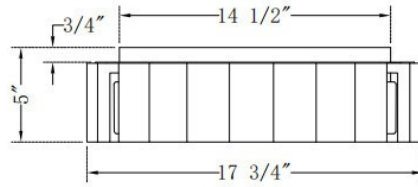

EUROfase

Roslington, Flush Mount, 18", Gold, Opal Etched Glass

Item No.
50204-014

JOB NAME:

DATE:

TYPE:

COMMENTS:

Front View

Right View

Bottom View

LIGHT INFORMATION

Light Type	Integrated LED
Bulb Socket	N/A
Bulb Shape	N/A
Bulb Included	N/A
CRI	90
Delivered Lumens	1043
Colour Temperature (Kelvin)	2700K/3000K/3500K/4000K/5000K
Average Hours LED (L70)	52000
Number of Lights	1
Light Direction	Ambient
Dimming Method	Triac/Elv
Output Voltage	24
Current Type	AC

LIGHT INFORMATION (CONT'D.)

Light Wattage	35
Total Wattage	35

DIMENSIONS & WEIGHT

Product Width (In)	
Product Height (In)	5
Product Ext (In)	
Product Diameter (In)	17.5
Product Weight (Lbs)	19.38
Product Length (In)	