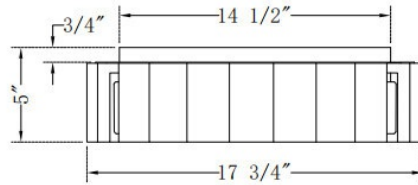

EUROfase

Roslington, Flush Mount, 18", Matte Black, Opal Etche...

Item No.
50204-021

JOB NAME:

DATE:

TYPE:

COMMENTS:

Front View

Right View

Bottom View

LIGHT INFORMATION

Light Type	Integrated LED
Bulb Socket	N/A
Bulb Shape	N/A
Bulb Included	N/A
CRI	90
Delivered Lumens	1043
Colour Temperature (Kelvin)	2700K/3000K/3500K/4000K/5000K
Average Hours LED (L70)	52000
Number of Lights	1
Light Direction	Ambient
Dimming Method	Triac/Elv
Output Voltage	24
Current Type	AC

LIGHT INFORMATION (CONT'D.)

Light Wattage	35
Total Wattage	35

DIMENSIONS & WEIGHT

Product Width (In)	
Product Height (In)	5
Product Ext (In)	
Product Diameter (In)	17.5
Product Weight (Lbs)	19.38
Product Length (In)	