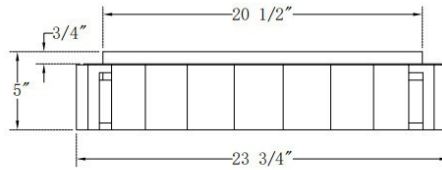

EUROfase

Roslington, Flush Mount, 24", Gold, Opal Etched Glass

Item No.
50205-011

JOB NAME:

DATE:

TYPE:

COMMENTS:

Front View