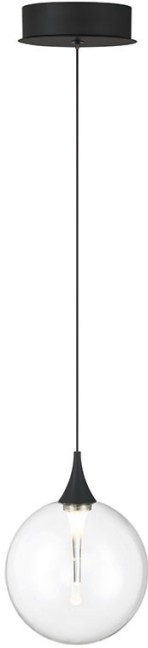

## lissa, Pendant, 6", Matte Black, Clear Glass

Item No.  
50250-011

JOB NAME:

DATE:

TYPE:

COMMENTS:

### LIGHT INFORMATION

Light Type Integrated LED

Bulb Socket N/A

Bulb Shape N/A

Bulb Included N/A

CRI 90

Delivered Lumens 302

Colour Temperature (Kelvin) 3000K

Average Hours LED (L70) 52000

Number of Lights 1

Light Direction Multi

Dimming Method Triac

Output Voltage 27

Current Type DC

### DIMENSIONS & WEIGHT

Product Width (In)

Product Height (In) 8.5

Product Ext (In)

Product Diameter (In) 6.25

Product Weight (Lbs) 1.65

Product Length (In)