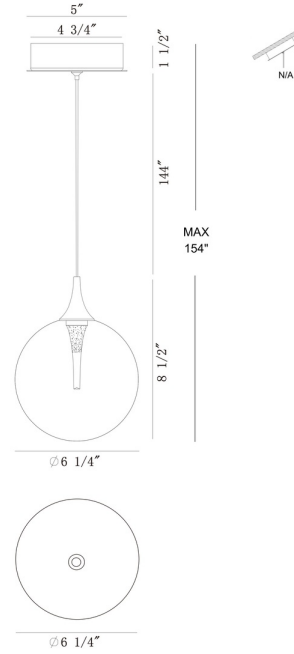

## lissa, Pendant, 6", Matte Black, Clear Glass

Item No.  
50250-011

JOB NAME:

DATE:

TYPE:

COMMENTS:

### LIGHT INFORMATION

Light Type Integrated LED

Bulb Socket N/A

Bulb Shape N/A

Bulb Included N/A

CRI 90

Delivered Lumens 302

Colour Temperature (Kelvin) 3000K

### LIGHT INFORMATION (CONT'D.)

Light Wattage 6

Total Wattage 6

### DIMENSIONS & WEIGHT

Product Width (In)

Product Height (In) 8.5

Product Ext (In)

Product Diameter (In) 6.25

Product Weight (Lbs) 1.65

Product Length (In)